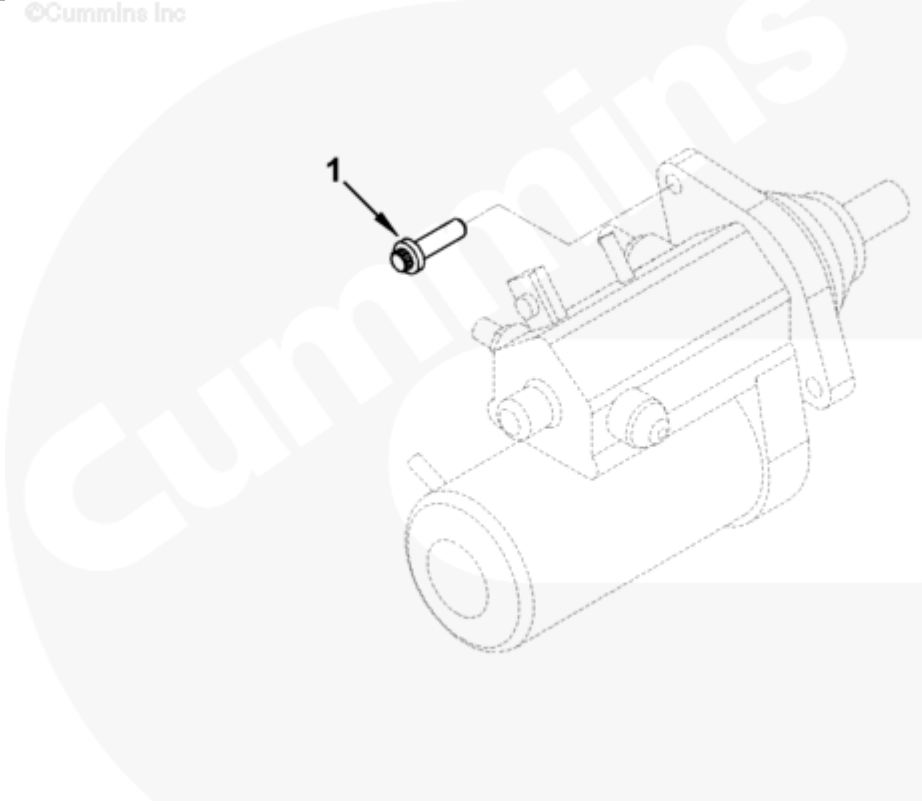

st900go

[SMALL](#) | [MEDIUM](#) | [LARGE](#)

Cart	Ref No	Part Number	Part Description	Required	Remarks
View My Cart					
		SM9702	Starting Motor Mounting		Starter Mounting...(More)

					Clutch Type: Dry
					Mounting Capscrew Size or Nut
					Size: M10
					Required Pilot Bore (MM):
					88.9
					Spacer Thickness (MM): 0.0
					Engine Family:
					B Series
					C Series
					Starter Mount SAE:
					Chrysler Unique - 3 Bolt
					SAE #1-3 Bolt 90 Degree
					SAE #3-3 Bolt 120 Degree
<input type="checkbox"/>	1	3903834	Twelve Point Cap Screw	3	M10 X 1.50 X 35